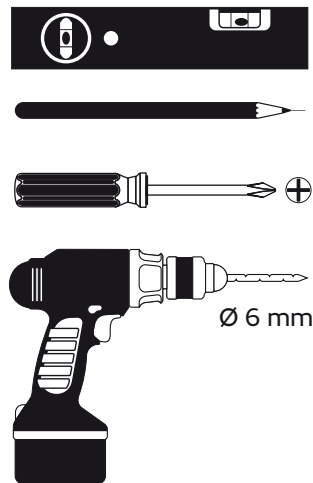

Waste Bin 23l + 43l Hygiene Waste Bin 23l

Abfallbehälter 23l + 43l

Afvalbak 23l + 43l

Poubelle 23l + 43l

Pojemnik na odpady 23l + 43l

Hygiene Abfallbehälter 23l

Hygiënische Afvalbak 23l

Poubelle d'hygiène 23l

Pojemnik na odpady higieniczne 23l

Supplied

Needed tools