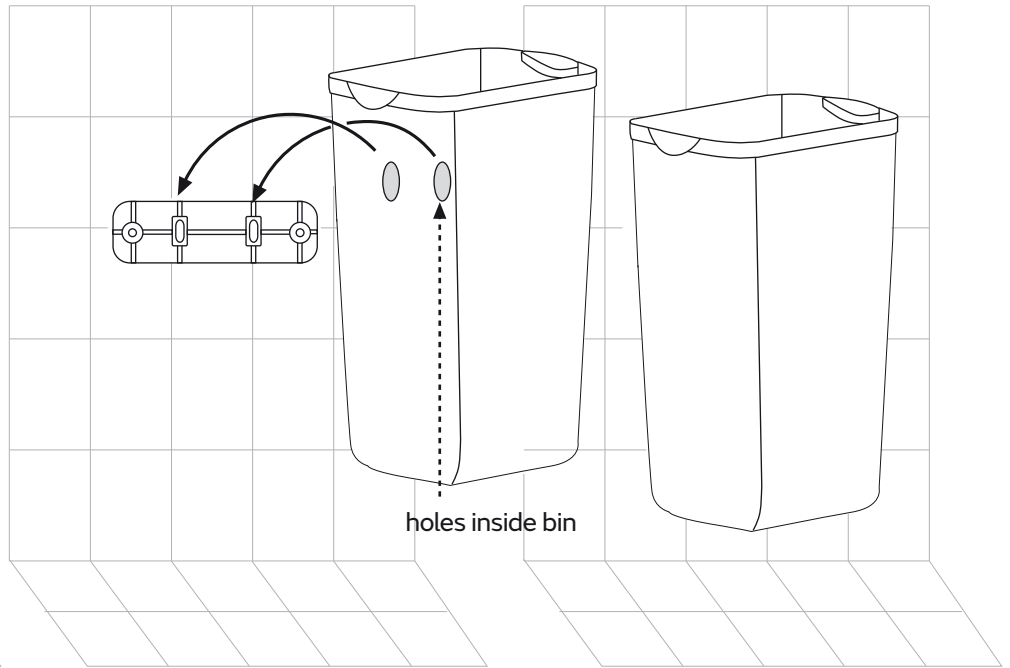

Item No.:

332570

Waste Bin 43l

332580

Waste Bin 23l

332590

Hygiene
Waste Bin 23l

Assembly Instructions

Fastening wall mounted version

1 Fix the template to the wall with screws

2 Hang up the bin

3 mounted waste bin

Fastening floor standing version