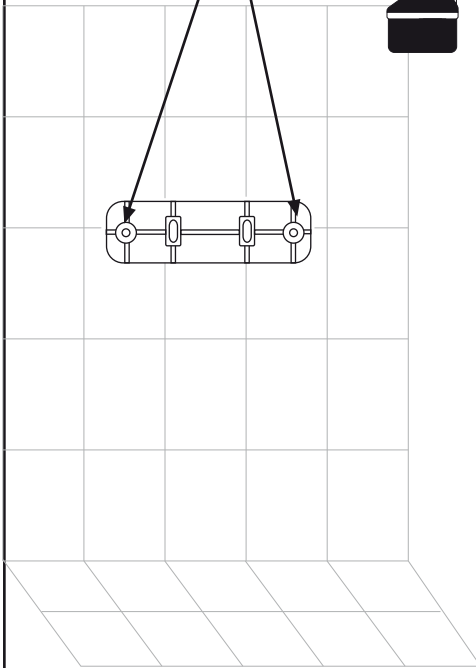

1 Fix the template to the wall with screws