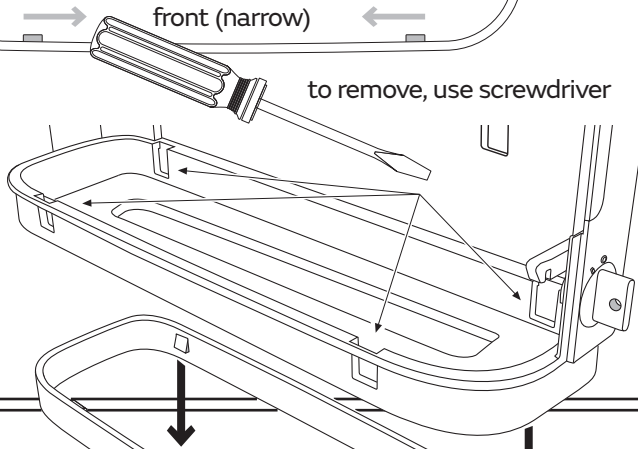

Supplied

- 4x 4x
- 6 mm 3,5 mm x 30 mm
- 2x 2x
- 1x Magic Ring

Needed tools

Assembly plate

mark by pen + drill holes

or glue

Preferred distance

140 cm

hang and fix (inside)

Suitable for

Easy. Clean. Professional.

SYS Sensor Towel Dispenser

Item No.: 333200

Design-ring

Key-Lock

Standard Lock

Permanent Key

to adjust magic ring use the red side in front to lock the key

Easy. Clean. Professional.

SYS Sensor Towel Dispenser

Item No.: 333200

Operation

Put the WEPA Professional paper towels tissue roll between the lateral roll holders