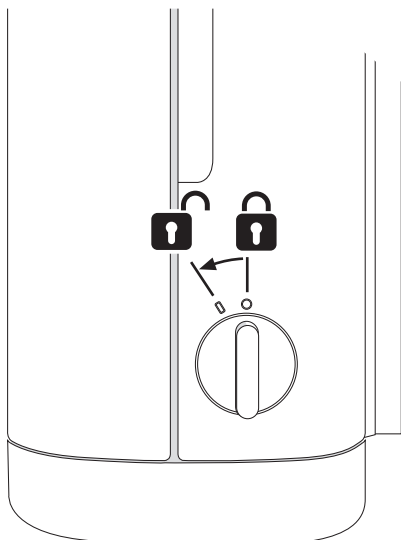

Supplied

- 4x 4x
- 6 mm 3,5 mm x 30 mm
- 2x 2x
- 1x Magic Ring

Needed tools

Assembly plate

mark by pen + drill holes

or glue

Preferred distance

140 cm

hang and fix (inside)

Suitable for

Easy. Clean. Professional.

SYS Sensor Towel Dispenser

Item No.: 333200

Design-ring

Key-Lock

Standard Lock

Permanent Key

to adjust magic ring use the red side in front to lock the key

Easy. Clean. Professional.

SYS Sensor Towel Dispenser

Item No.: 333200

Operation

Put the WEPA Professional paper towels tissue roll between the lateral roll holders