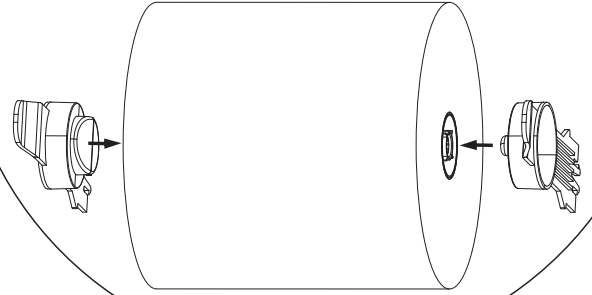

hang and fix (inside)

Suitable for

Easy. Clean. Professional.

SYS Sensor Towel Dispenser

Item No.: 333200

Design-ring

Key-Lock

Standard Lock

Permanent Key

to adjust magic ring use the red side in front to lock the key

Easy. Clean. Professional.

SYS Sensor Towel Dispenser

Item No.: 333200

Operation

Put the WEPA Professional paper towels tissue roll between the lateral roll holders