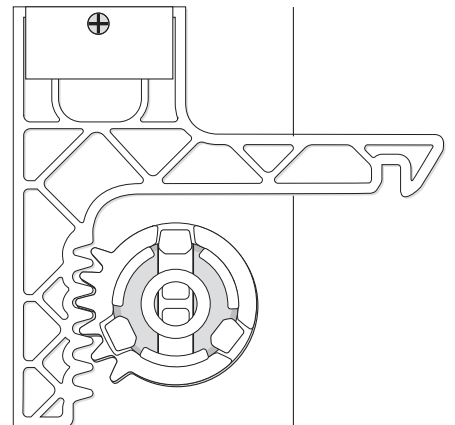

Supplied

- 4x 4x
- 6 mm 3,5 mm x 30 mm
- 2x 2x
- 1x Magic Ring

Needed tools

Assembly plate

mark by pen + drill holes

or glue

Preferred distance

140 cm

hang and fix (inside)

Suitable for

Easy. Clean. Professional.

SYS Sensor Towel Dispenser

Item No.: 333200

Design-ring

Key-Lock

Standard Lock

Permanent Key

to adjust magic ring use the red side in front to lock the key

Easy. Clean. Professional.

SYS Sensor Towel Dispenser

Item No.: 333200

Operation

Put the WEPA Professional paper towels tissue roll between the lateral roll holders