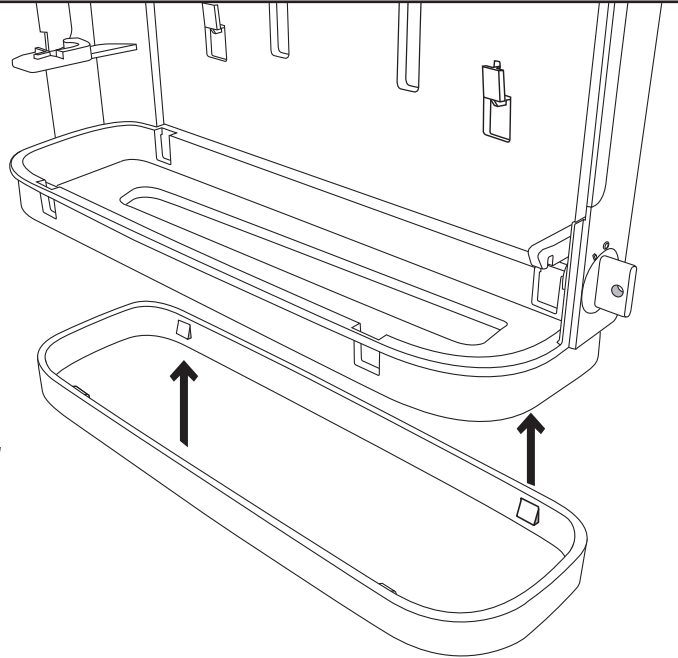

Supplied

- 4x 4x
- 6 mm 3,5 mm x 30 mm
- 2x 2x
- 1x Magic Ring

Needed tools

Assembly plate

mark by pen + drill holes

or glue

Preferred distance

140 cm

hang and fix (inside)

Suitable for

Easy. Clean. Professional.

SYS Sensor Towel Dispenser

Item No.: 333200

Design-ring

Key-Lock

Standard Lock

Permanent Key

to adjust magic ring use the red side in front to lock the key

Easy. Clean. Professional.

SYS Sensor Towel Dispenser

Item No.: 333200

Operation

Put the WEPA Professional paper towels tissue roll between the lateral roll holders