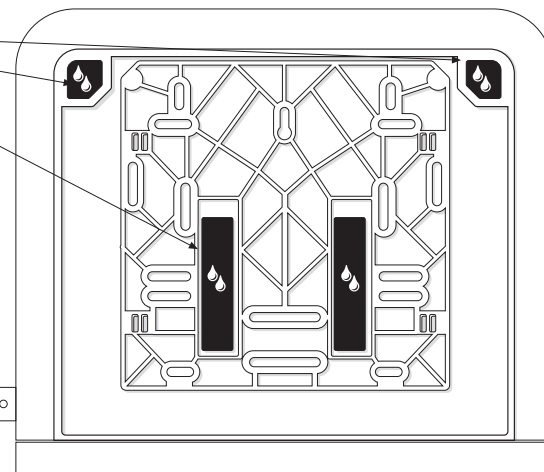

Supplied

- 4x 4x
- 6 mm 3,5 mm x 30 mm
- 2x 2x
- 1x Magic Ring

Needed tools

Assembly plate

mark by pen + drill holes

or glue

Preferred distance

140 cm

hang and fix (inside)

Suitable for

Easy. Clean. Professional.

SYS Sensor Towel Dispenser

Item No.: 333200

Design-ring

Key-Lock

Standard Lock

Permanent Key

to adjust magic ring use the red side in front to lock the key

Easy. Clean. Professional.

SYS Sensor Towel Dispenser

Item No.: 333200

Operation

Put the WEPA Professional paper towels tissue roll between the lateral roll holders