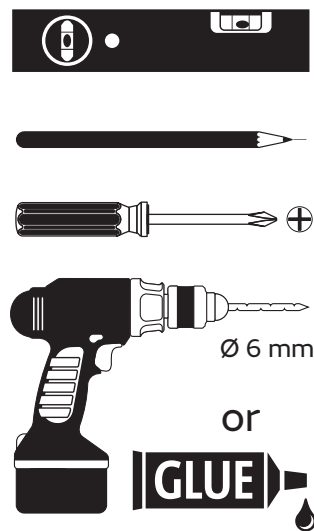

Easy. Clean. Professional.

SYS Sensor Towel Dispenser

Item No.: **333200**

SYS Sensor Handtuch Spender
 SYS Sensor Handdoekroldispenser
 SYS Distributeur Sensor essuie-mains
 SYS Dozownik do ręczników z czujnikiem Sensor

Supplied

- 4x 4x
- 6 mm 3,5 mm x 30 mm
- 2x 2x
- 1x Magic Ring

Needed tools

Assembly plate

mark by pen + drill holes

or glue

Preferred distance

140 cm

hang and fix (inside)

Suitable for

Easy. Clean. Professional.

SYS Sensor Towel Dispenser

Item No.: 333200

Design-ring

Key-Lock

Standard Lock

Permanent Key

to adjust magic ring use the red side in front to lock the key

Easy. Clean. Professional.

SYS Sensor Towel Dispenser

Item No.: 333200

Operation

Put the WEPA Professional paper towels tissue roll between the lateral roll holders