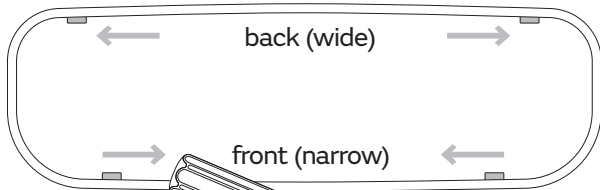

Supplied

- 4x 4x
- 6 mm 3,5 mm x 30 mm
- 2x 2x
- 1x Magic Ring

Needed tools

Assembly plate

mark by pen + drill holes

or glue

Preferred distance

140 cm

hang and fix (inside)

Suitable for

Easy. Clean. Professional.

SYS Sensor Towel Dispenser

Item No.: 333200

Design-ring

Key-Lock

Standard Lock

Permanent Key

to adjust magic ring use the red side in front to lock the key

Easy. Clean. Professional.

SYS Sensor Towel Dispenser

Item No.: 333200

Operation

Put the WEPA Professional paper towels tissue roll between the lateral roll holders