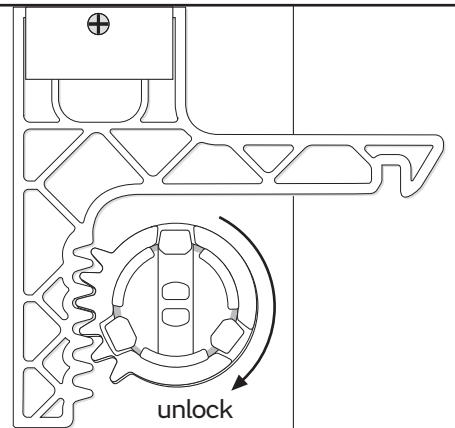

Supplied

- 4x 4x
- 6 mm 3,5 mm x 30 mm
- 2x 2x
- 1x Magic Ring

Needed tools

Assembly plate

mark by pen + drill holes

or glue

Preferred distance

140 cm

hang and fix (inside)

Suitable for

Easy. Clean. Professional.

SYS Sensor Towel Dispenser

Item No.: 333200

Design-ring

Key-Lock

Standard Lock

Permanent Key

to adjust magic ring use the red side in front to lock the key

Easy. Clean. Professional.

SYS Sensor Towel Dispenser

Item No.: 333200

Operation

Put the WEPA Professional paper towels tissue roll between the lateral roll holders