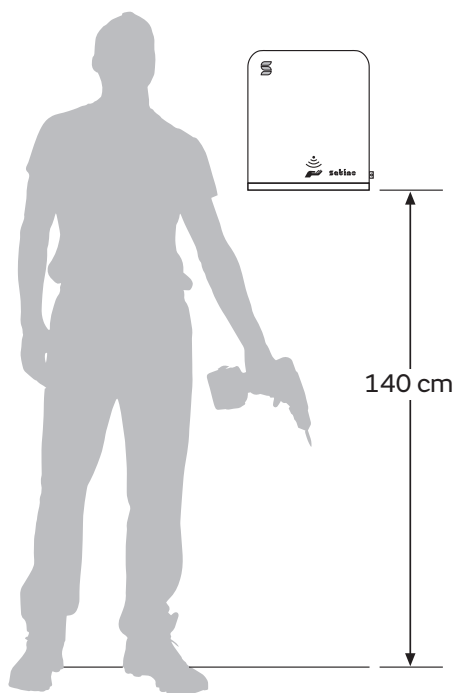

Supplied

- 4x 4x
- 6 mm 3,5 mm x 30 mm
- 2x 2x
- 1x Magic Ring

Needed tools

Assembly plate

mark by pen + drill holes

or glue

Preferred distance

140 cm

hang and fix (inside)

Suitable for

Easy. Clean. Professional.

SYS Sensor Towel Dispenser

Item No.: 333200

Design-ring

Key-Lock

Standard Lock

Permanent Key

to adjust magic ring use the red side in front to lock the key

Easy. Clean. Professional.

SYS Sensor Towel Dispenser

Item No.: 333200

Operation

Put the WEPA Professional paper towels tissue roll between the lateral roll holders