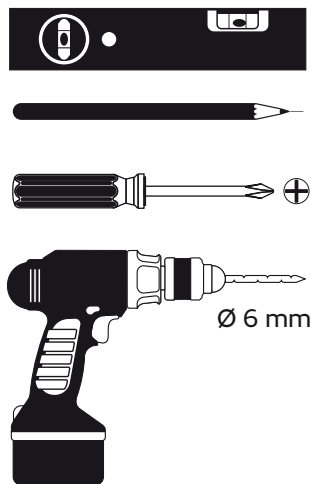

## Wall fastening by assembly plate

**1** Fix the wall stand with screws

mark by pen + drill holes

**2** Hang up the bin

**3** Insert the cover

Measures (mm):  
**260 x 370 x 180**