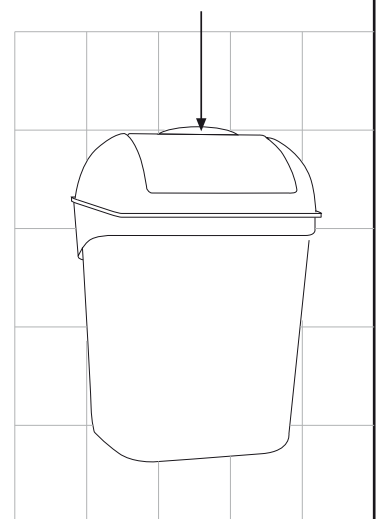

## Wall fastening by assembly plate

**1** Fix the wall stand with screws

mark by pen + drill holes

**2** Hang up the bin

**3** Insert the cover

Measures (mm):  
**260 x 370 x 180**