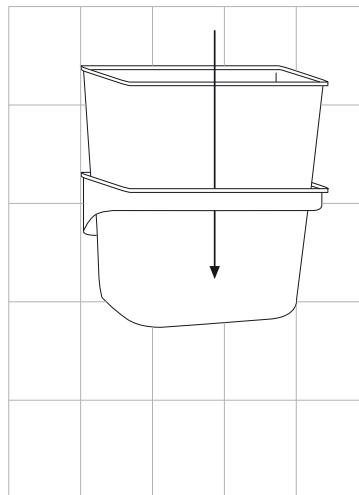

## Needed tools

## Wall fastening by assembly plate

**1** Fix the wall stand with screws

mark by pen + drill holes

**2** Hang up the bin

**3** Insert the cover

Measures (mm):  
**260 x 370 x 180**