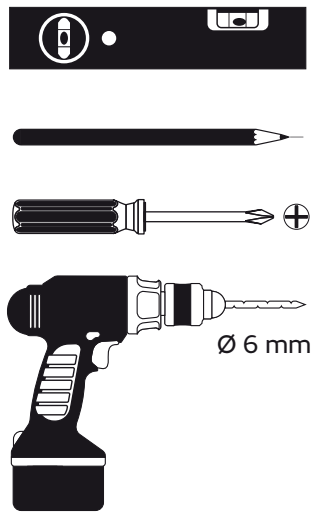

Supplied

Needed tools