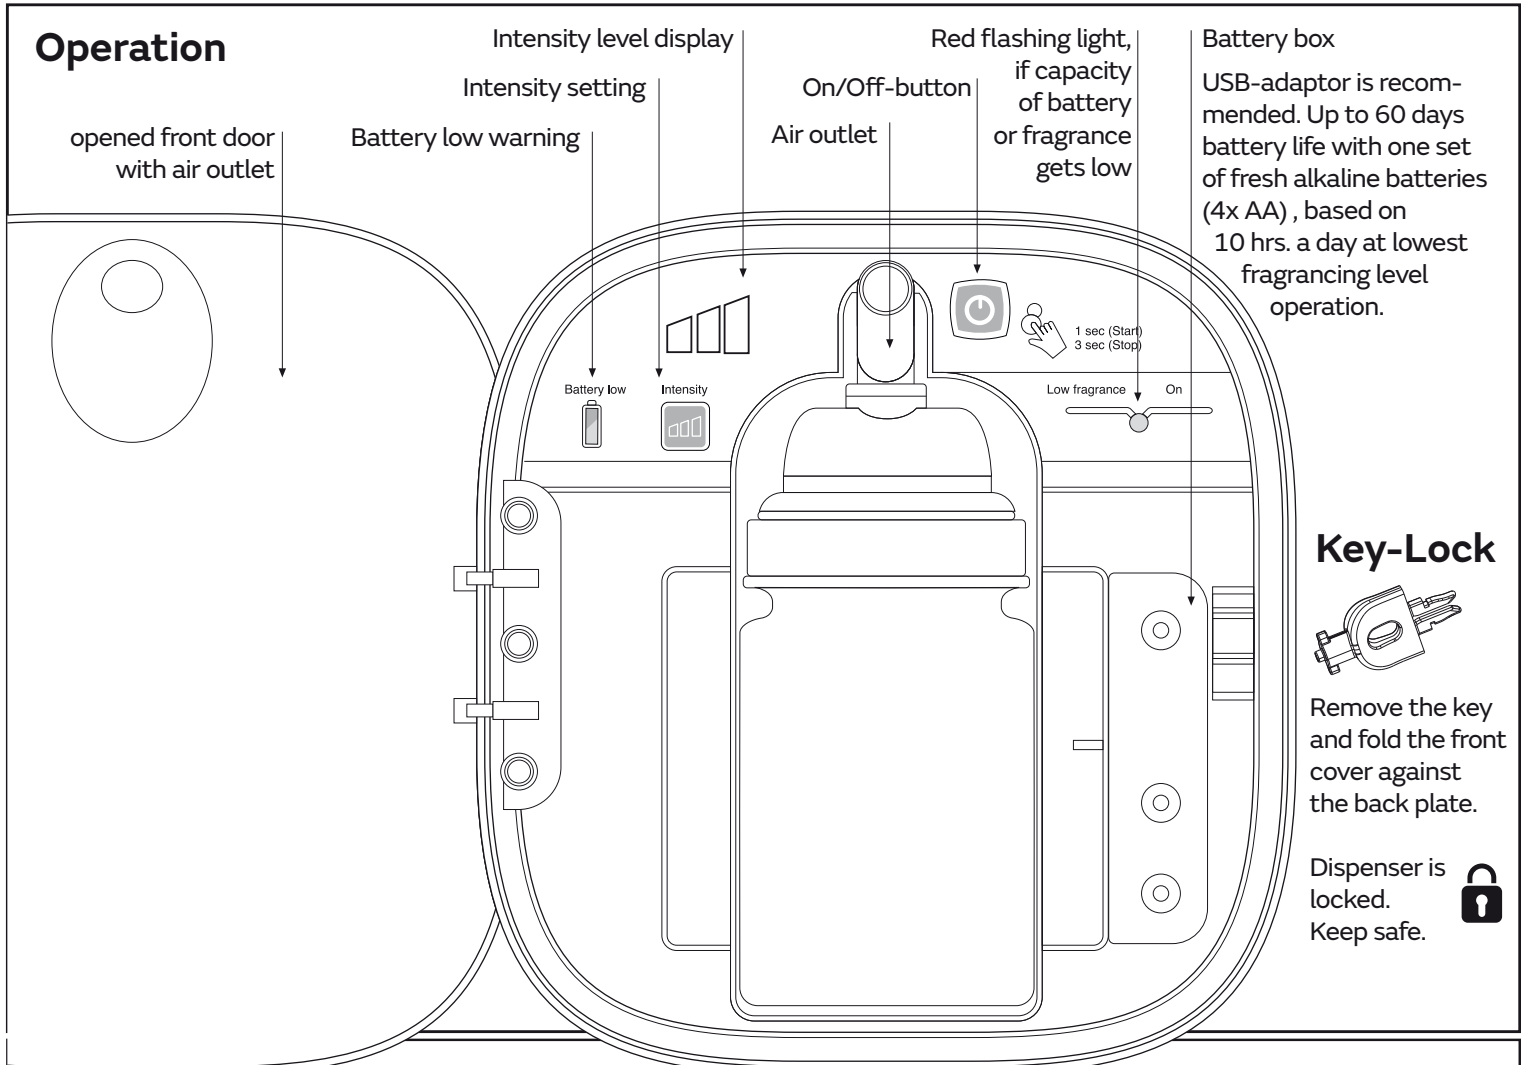

Air Refreshner Premium

Lufterfrischer Premium
 Luchtverfrisser dispenser Premium
 Assainisseur d'air Premium
 Odświeżacz powietrza Premium

Item No.: **332800**

Supplied

Needed tools

Assembly

Prepare Cartridge for placement

Suitable for

Item No.: **332800**

Air Refreshner Premium

Operation

How to operate

1 Switch on the diffuser by pressing the ON/OFF-Button for 1 second. The device will start to operate. Initial fragrancing phase in which 30 sec. of fragrancing will take place for a total of 5 times with a stand by interval of 5 min. between each diffusion. The diffuser will start to operate with its factory settings once the initial fragrancing phase is over.

2 Press the intensity level button and see the set level of fragrancing. Choose your desired level of fragrancing by pressing the same button repeatedly.

15 min. standby,
10 sec. fragrancing

10 min. standby,
10 sec. fragrancing