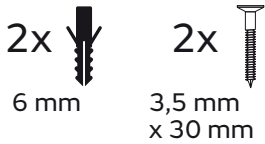

Air Refreshner Premium

Lufterfrischer Premium
Luchtverfrisser dispenser Premium
Assainisseur d'air Premium
Odświeżacz powietrza Premium

Item No.: **332800**

Supplied

Needed tools

Assembly

Prepare Cartridge for placement

Suitable for