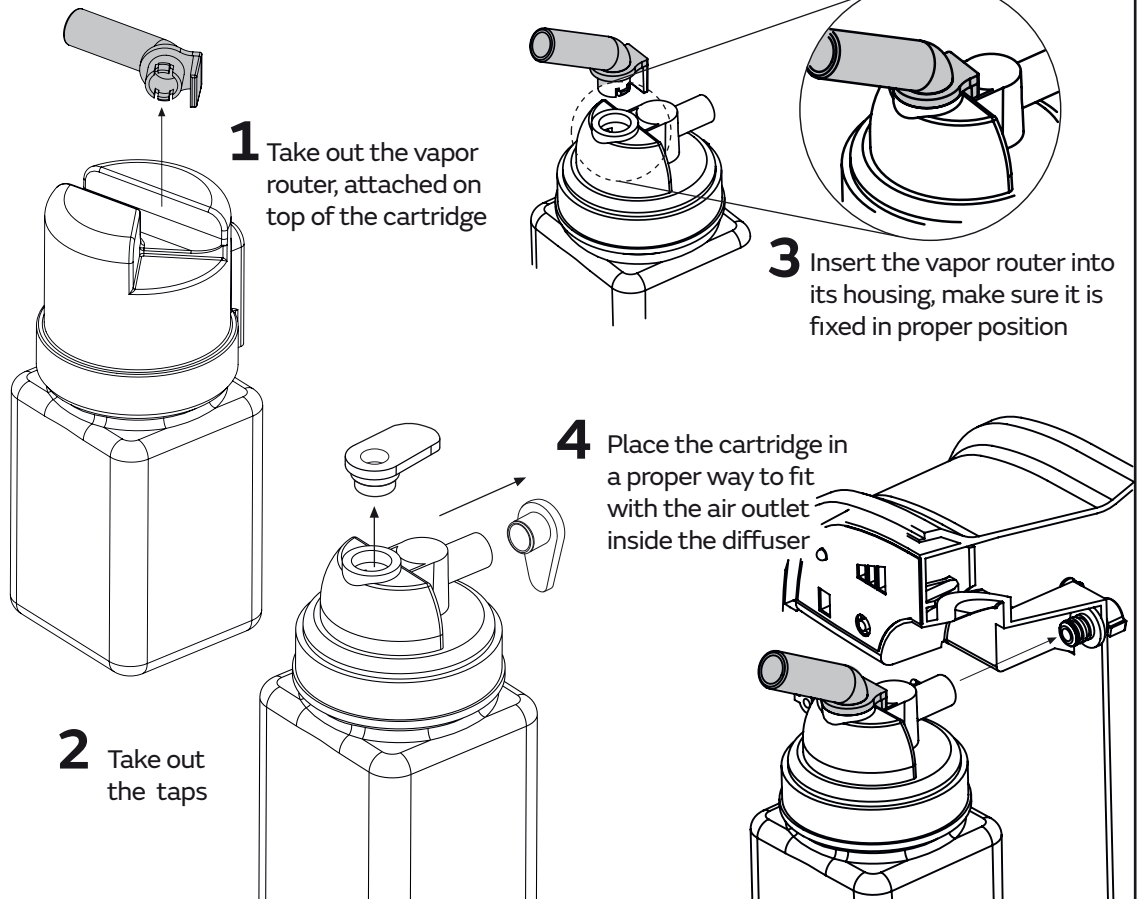

Suitable for

Item No.: **332800**

Air Refreshner Premium

Operation

How to operate

1 Switch on the diffuser by pressing the ON/OFF-Button for 1 second. The device will start to operate. Initial fragrancing phase in which 30 sec. of fragrancing will take place for a total of 5 times with a stand by interval of 5 min. between each diffusion. The diffuser will start to operate with its factory settings once the initial fragrancing phase is over.