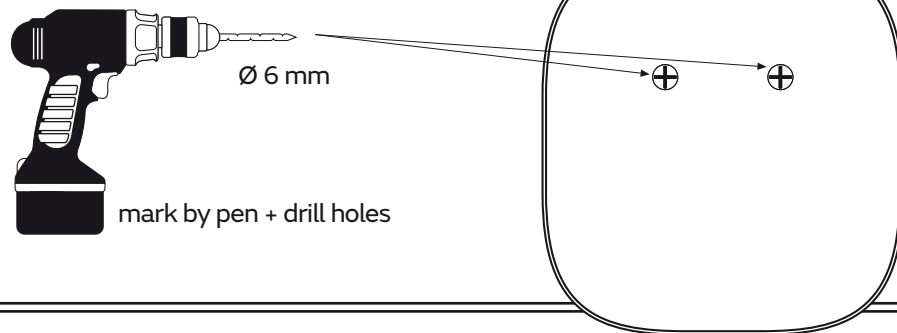

Air Refreshner Premium

Lufterfrischer Premium
Luchtverfrisser dispenser Premium
Assainisseur d'air Premium
Odświeżacz powietrza Premium

Item No.: **332800**

Supplied

Needed tools

Assembly

Prepare Cartridge for placement

Suitable for