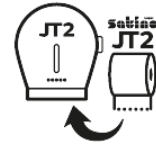

Satino PureSoft toilet paper large roll

JT2 compatible

318820

PRODUCT DESCRIPTION

Satino PureSoft is the first premium toilet paper in 100% recycled quality made from cardboard from Satino by WEPA. Satino PureSoft is especially soft, comfortable and absorbent. It is one of the softest natural coloured papers on the market – and also unrivalled in sustainability.

PRODUCT ATTRIBUTES

Brand	Satino PureSoft
Coding	JT2
label / certification	FSC® Recycled, EU Ecolabel, Blauer Engel, Dermatest Guarantee, German Ecodesign Award 2023
Embossing	Waffle
Quality	Recycling
Layer	2
Rolls x sheets	6 x 1520
Sheet size	9,2 x 25
Colour	soft beige
Roll Diameter (cm)	26
Diameter core (cm)	6
Grammage g/sqm/Ply	15,5
Length / Roll (m)	380
Sheets / Roll	1520
Rolls / Pack	6
Length of transport unit (cm)	78
Width transport unit (cm)	26
Height of transport unit (cm)	18,4
net weight per transport unit (kg)	6,5
EAN-Case	4000735353842
Pallet	44
Pallet height (cm)	218
net weight per pallet (kg)	286
EAN-pallet	4000735353859

Printing errors and Products subject to change. All information based on the general conditions of sale, which is made available under Terms of www.satino-by-wepa.eu to view and download.