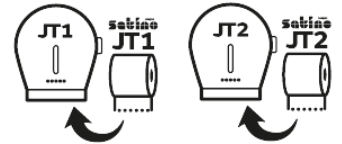

Satino PureSoft toilet paper large roll

JT2 compatible

318820

PRODUCT DESCRIPTION

Satino PureSoft is the first premium toilet paper in 100% recycled quality made from cardboard from Satino by WEPA. Satino PureSoft is especially soft, comfortable and absorbent. It is one of the softest natural coloured papers on the market – and also unrivalled in sustainability.

PRODUCT ATTRIBUTES

Brand	Satino PureSoft
Coding	JT2
label / certification	FSC® Recycled, EU Ecolabel, Blauer Engel, Dermatest Guarantee, German Ecodesign Award 2023
Embossing	Waffle
Quality	Recycling
Layer	2
Rolls x sheets	6 x 1520
Sheet size	9,2 x 25
Colour	soft beige
Roll Diameter (cm)	26
Diameter core (cm)	6
Grammage g/sqm/Ply	15,5
Length / Roll (m)	380
Sheets / Roll	1520
Rolls / Pack	6
Length of transport unit (cm)	78
Width transport unit (cm)	26
Height of transport unit (cm)	18,4
net weight per transport unit (kg)	6,5
EAN-Case	4000735353842
Pallet	44
Pallet height (cm)	218
net weight per pallet (kg)	286
EAN-pallet	4000735353859

Printing errors and Products subject to change. All information based on the general conditions of sale, which is made available under Terms of www.satino-by-wepa.eu to view and download.