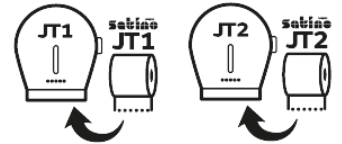

Satino PureSoft toilet paper large roll

JT1 compatible

318810

PRODUCT DESCRIPTION

Satino PureSoft is the first premium toilet paper in 100% recycled quality made from cardboard from Satino by WEPA. Satino PureSoft is especially soft, comfortable and absorbent. It is one of the softest natural coloured papers on the market – and also unrivalled in sustainability.

PRODUCT ATTRIBUTES

Brand	Satino PureSoft
Coding	JT1
label / certification	FSC® Recycled, EU Ecolabel, Blauer Engel, Dermatost Guarantee, German Ecodesign Award 2023
Embossing	Waffle
Quality	Recycling
Layer	2
Rolls x sheets	12 x 720
Sheet size	9,2 x 25
Colour	soft beige
Roll Diameter (cm)	18,4
Diameter core (cm)	6
Grammage g/sqm/Ply	15,5
Length / Roll (m)	180
Sheets / Roll	720
Rolls / Pack	12
Length of transport unit (cm)	55
Width transport unit (cm)	37
Height of transport unit (cm)	18
net weight per transport unit (kg)	6,2
EAN-Case	4000735353811
Pallet	44
Pallet height (cm)	218
net weight per pallet (kg)	271
EAN-pallet	4000735353828

Printing errors and Products subject to change. All information based on the general conditions of sale, which is made available under Terms of www.satino-by-wepa.eu to view and download.